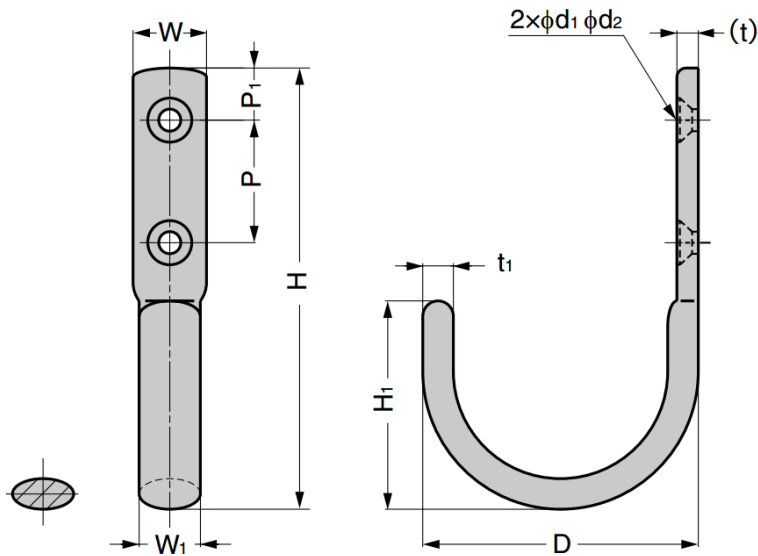

GJF45M / 70M / 110M Large Utility Hook

Features

- Easy to hang big items
- Polished finish

Material

- Stainless steel 303, polished finish

Parts Included

- **GJF45M:** Raised countersunk head wood screw 3.5×16 (SUS)
- **GJF70M:** Raised countersunk head wood screw 4.1×20 (SUS)
- **GJF110M:** Raised countersunk head wood screw 5.1×32 (SUS)

Part No.	D	W	W ₁	H	H ₁	P	P ₁	t	t ₁	d ₁	d ₂	Load Capacity	
GJF45M	45	12	10	72	34	20	8.5	3.5	5	3.8	7.2	98 N	10 kg
GJF70M	68	16	13	120	55	35	15	4	6	4.3	8.6		
GJF110M	110	18	14	200	90	70	17	5.5	8	5.3	10.6	150 N	15 kg